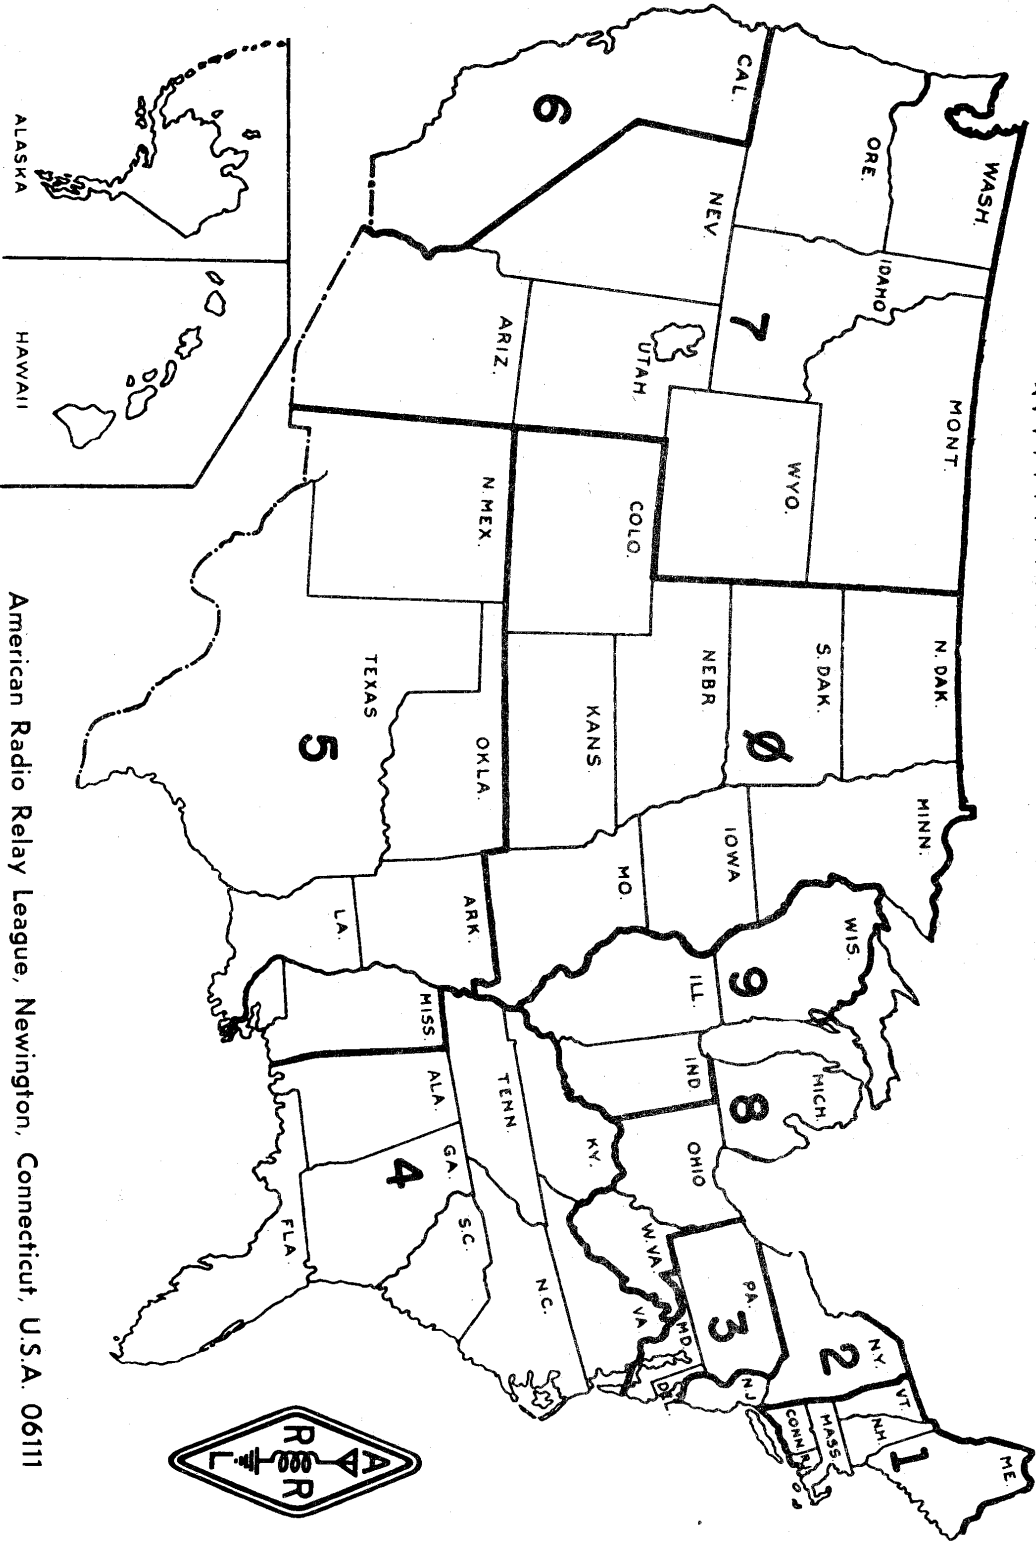

ARRL WAS MAP

American Radio Relay League, Newington, Connecticut, U.S.A. 06111

CD-222